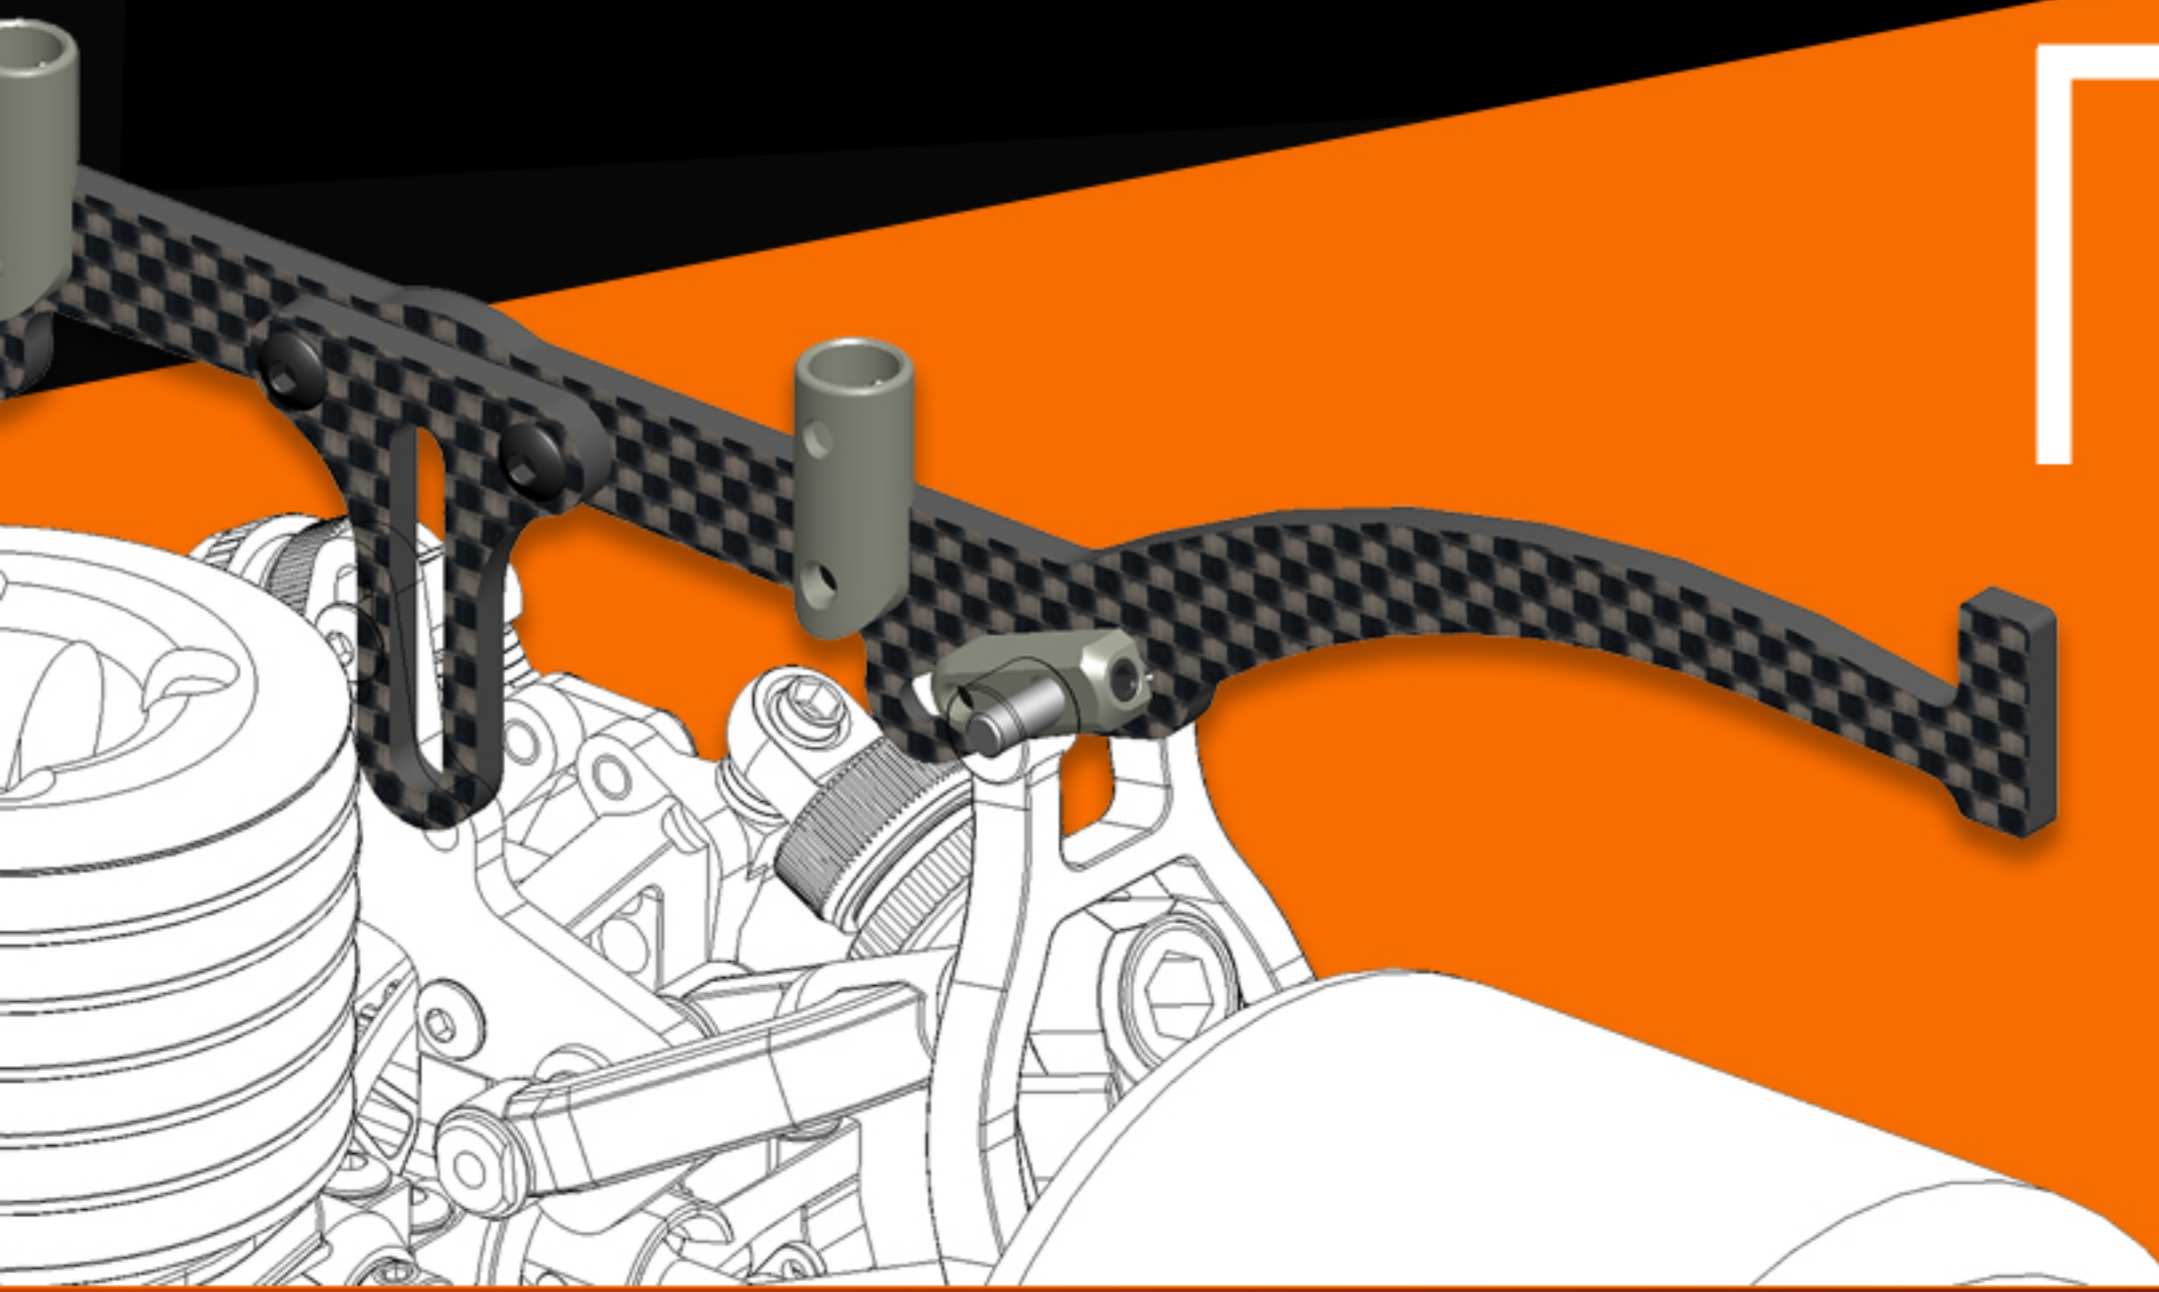

VIPER 990

NEW OPTIONALS BODYMOUNT CARBON SET S9XX #903845

The new optional carbon bodymount is a much lighter version.

It provides excellent support for all Xtreme bodysHELLS. The total weight is 21g, which saves 14g compared to the standard bodymount.

The upper pin is securely fixed by an M3 setscrew which can be properly tightened in the hard anodized aluminium adapter.

The upper hinge **position** can be adjusted "on the fly" without even take off the bodysHELL

SERPENT