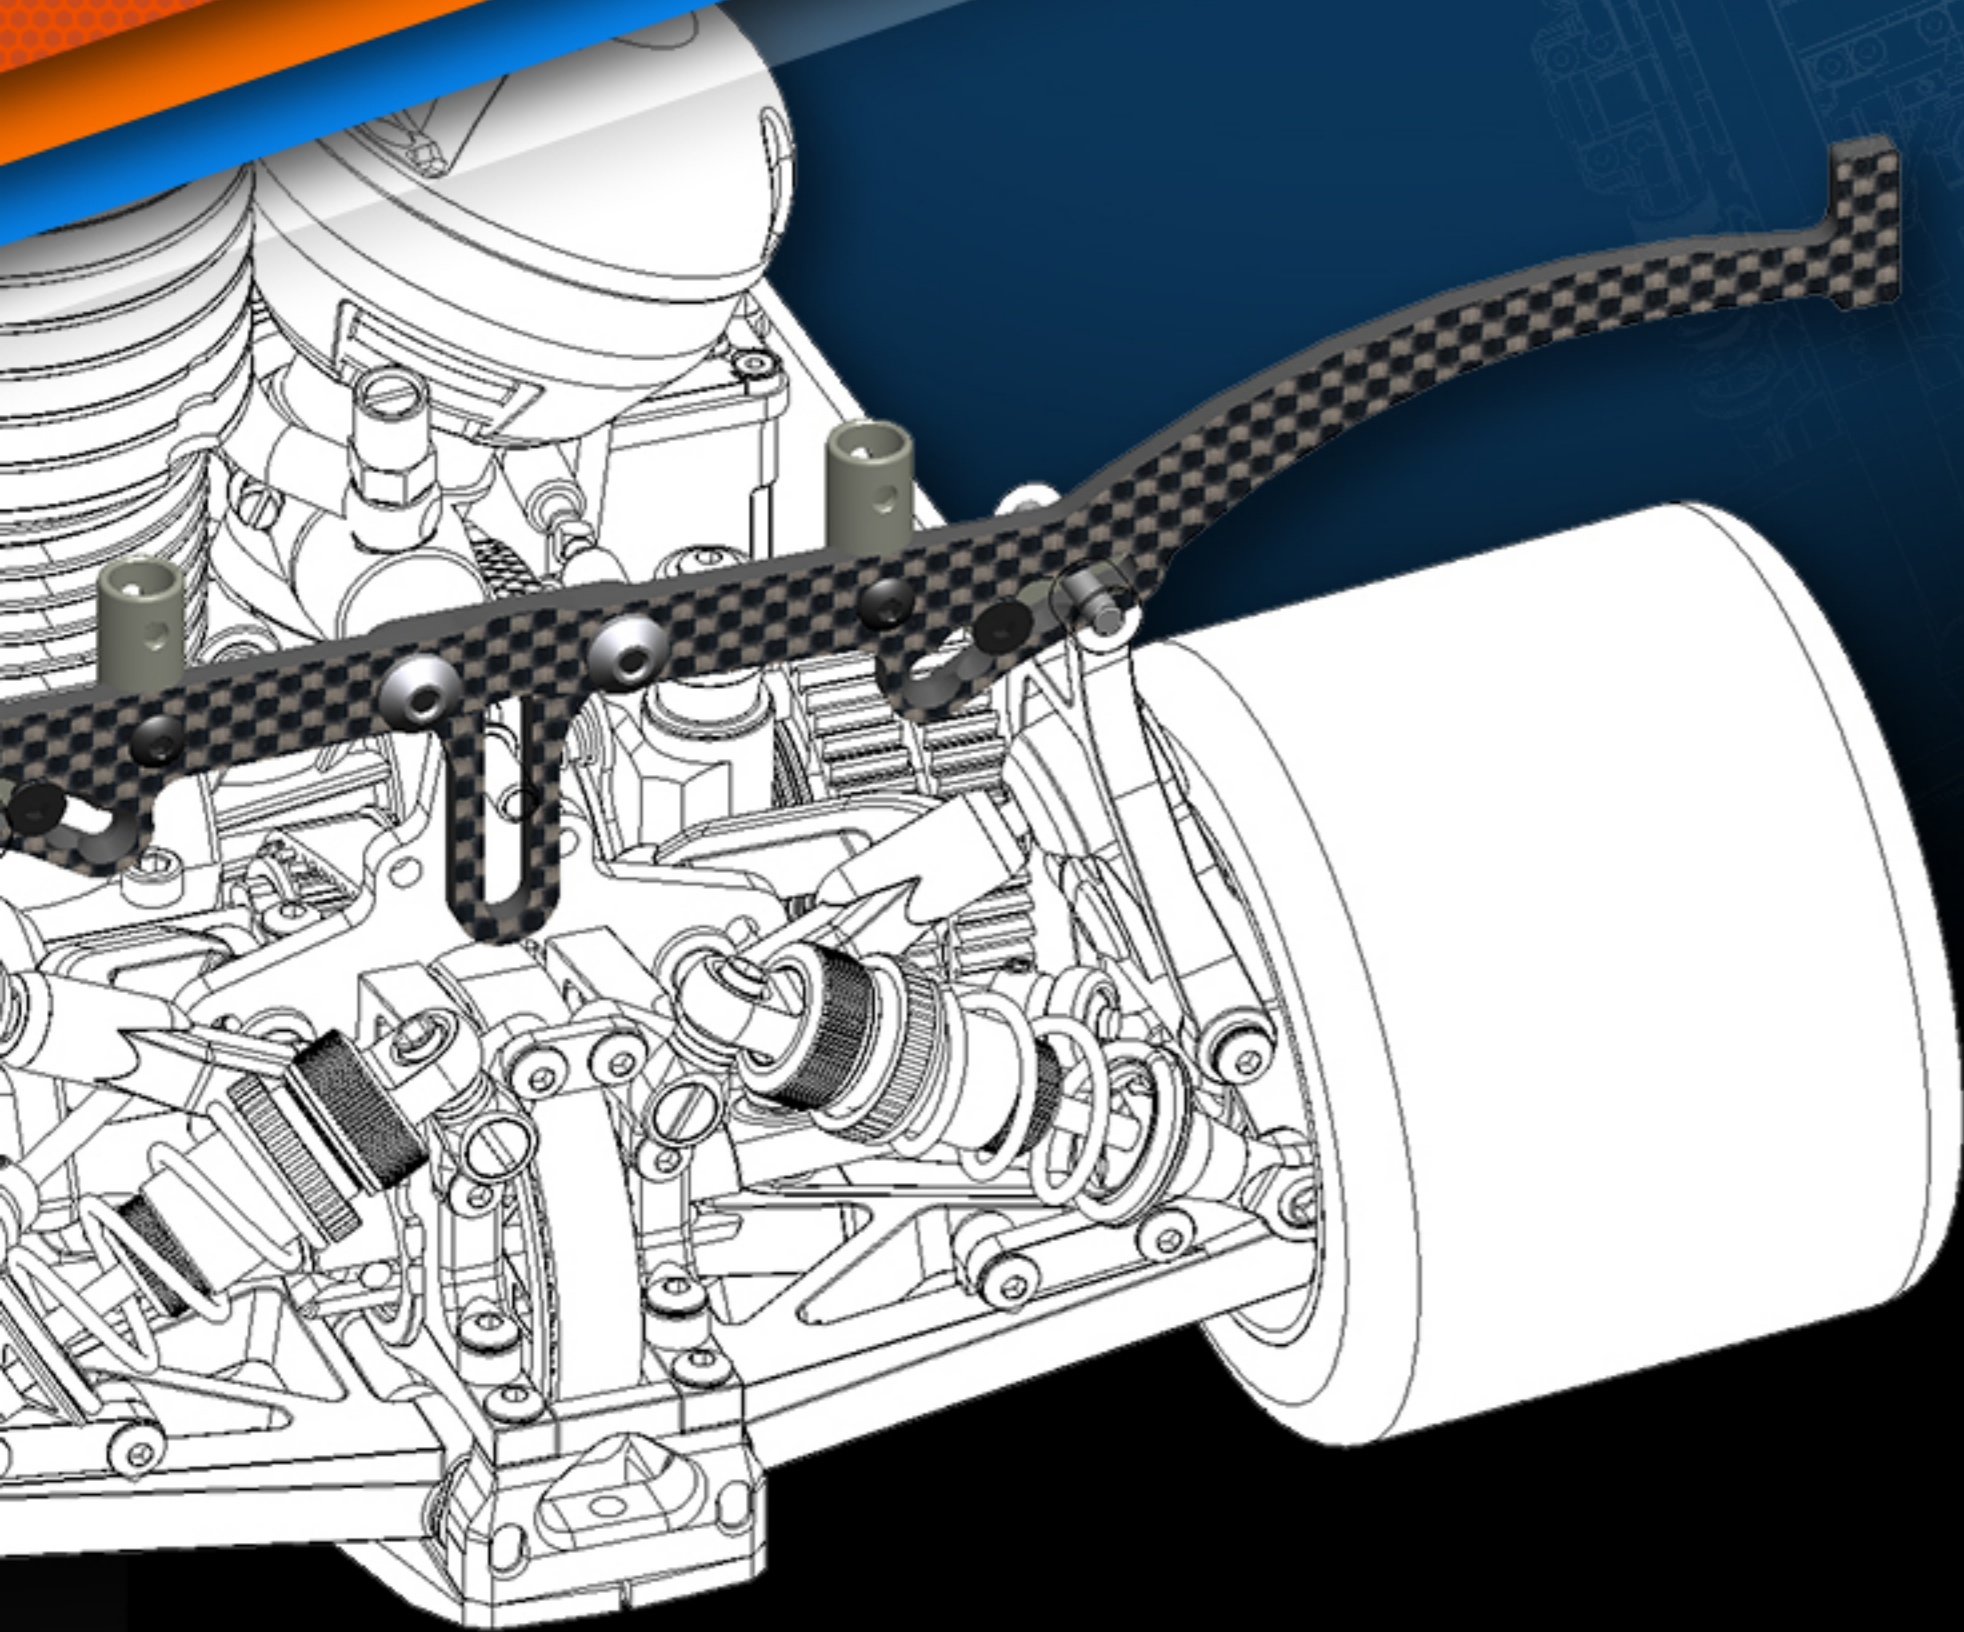

VIPER 990

NEW OPTIONALS BODYMOUNT CARBON SET S9XX #903845

The new optional carbon bodymount is a much lighter version.

It provides excellent support for all Xtreme bodysHELLS. The total weight is 21g, which saves 14g compared to the standard bodymount.

The upper pin is securely fixed by an M3 setscrew which can be properly tightened in the hard anodized aluminium adapter.

The upper hinge **position** can be adjusted "on the fly" without even take off the bodysHELL

SERPENT