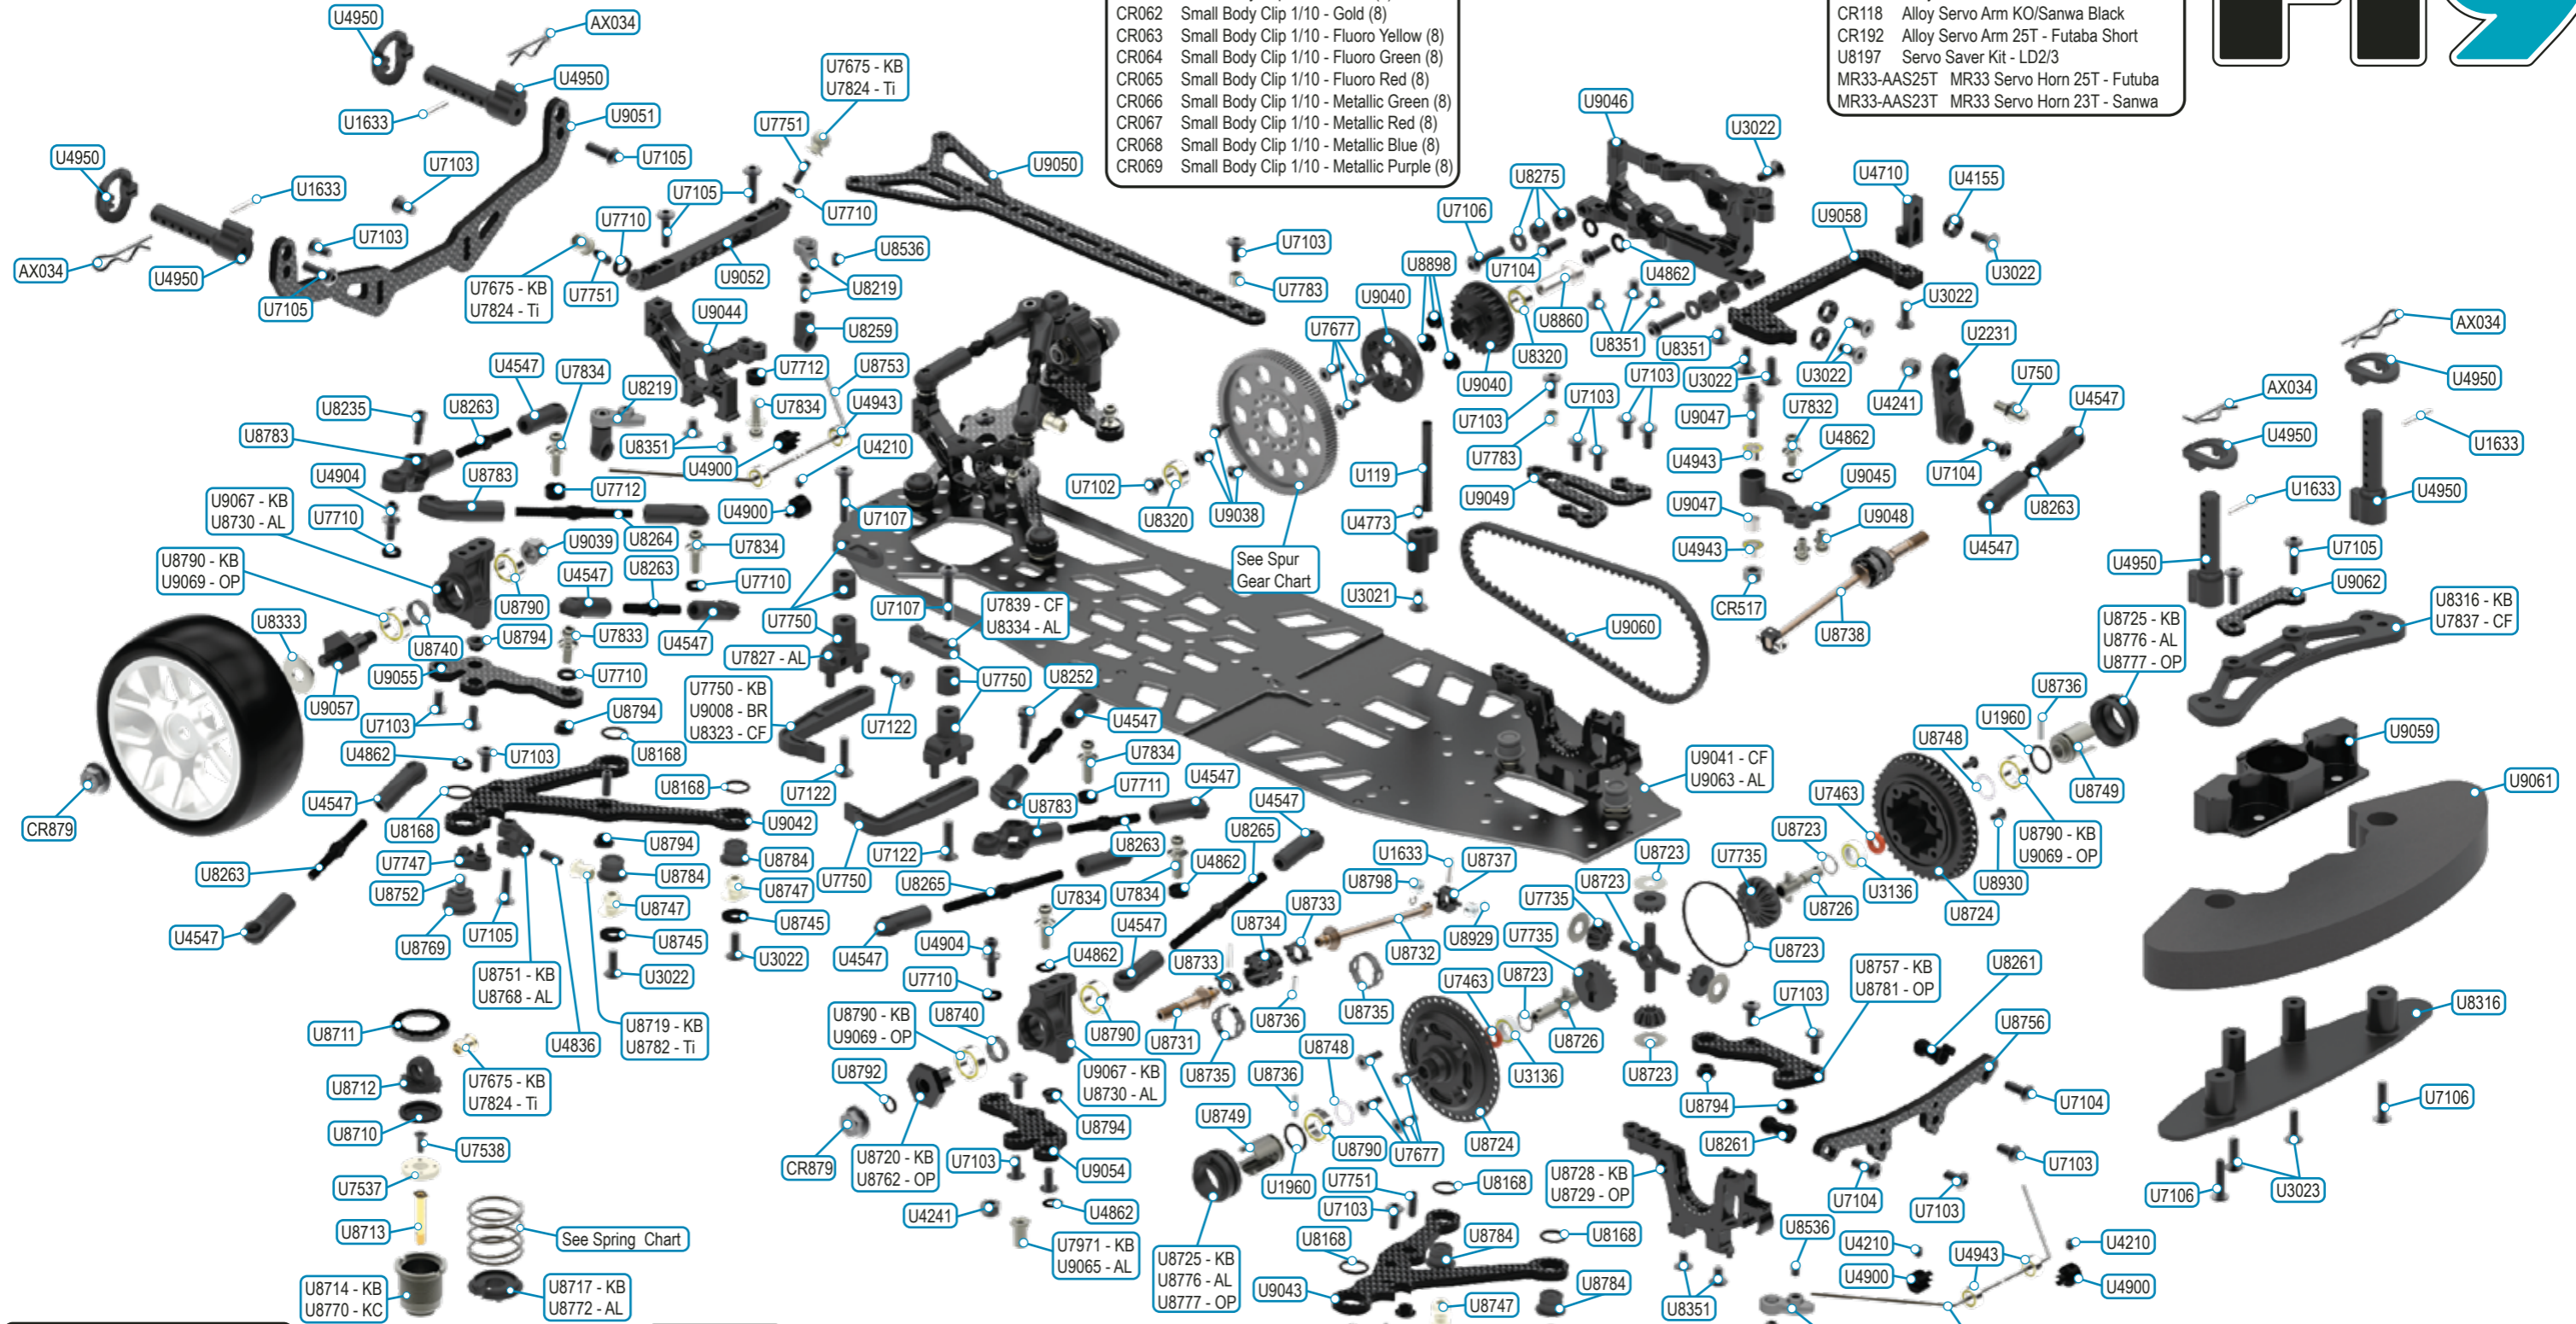

- Body Clips**
- AX034 Aerox Handed Body Clips - Black (pk8)
 - U8336 Pro Body Clips (pk 10)
 - CR060 Small Body Clip 1/10 - Gloss Black (8)
 - CR061 Small Body Clip 1/10 - Silver (8)
 - CR062 Small Body Clip 1/10 - Gold (8)
 - CR063 Small Body Clip 1/10 - Fluoro Yellow (8)
 - CR064 Small Body Clip 1/10 - Fluoro Green (8)
 - CR065 Small Body Clip 1/10 - Fluoro Red (8)
 - CR066 Small Body Clip 1/10 - Metallic Green (8)
 - CR067 Small Body Clip 1/10 - Metallic Red (8)
 - CR068 Small Body Clip 1/10 - Metallic Blue (8)
 - CR069 Small Body Clip 1/10 - Metallic Purple (8)

- Servo Horns**
- AX009 Aerox Alloy Servo Arm - 25T Futaba
 - AX010 Aerox Alloy Servo Arm - 23T Sanwa
 - AX067 Aerox LP1s Servo
 - CR117 Alloy Servo Arm Futaba Black
 - CR118 Alloy Servo Arm KO/Sanwa Black
 - CR192 Alloy Servo Arm 25T - Futaba Short
 - U8197 Servo Saver Kit - LD2/3
 - MR33-AAS25T MR33 Servo Horn 25T - Futaba
 - MR33-AAS23T MR33 Servo Horn 23T - Sanwa

- CORE-RC**
- CR840 - White - 1.9N/mm Spring
 - CR841 - Red - 2.1N/mm Spring
 - CR842 - Green - 2.3N/mm Spring
 - CR843 - Blue - 2.5N/mm Spring
 - CR844 - Black - 2.6N/mm Spring
 - CR845 - Orange - 2.7N/mm Spring
 - CR846 - Yellow - 2.8N/mm Spring
 - CR847 - Purple - 2.9N/mm Spring
 - CR848 - Brown - 2.2-2.9N/mm Spring
 - CR849 - Grey - 3.1N/mm Spring
 - CR850 - Pink - 3.3N/mm Spring
 - CR851 - Green/Yellow - 3.5N/mm Spring
 - CR852 - TC Spring Set Soft
 - CR853 - TC Spring Set Med
 - CR854 - TC Spring Set Hard

Schumacher

EXPLODED VIEW KEY:
 KB = Kit Build, AL = Alloy, BR = Brass, CF = Carbon Fibre, ST = Steel, Ti = Titanium, LW = Lightweight, KC = Kashima Coated, OP = Option Part, CNC = Machined, Pro = Precision Bearing